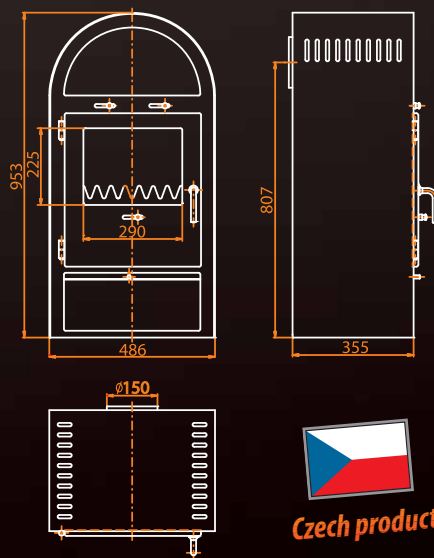

Czech product