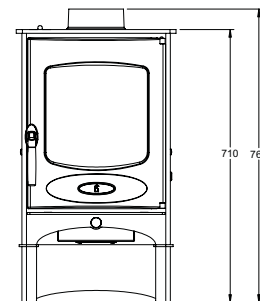

charnwood 

C-FOUR
STOVE DIMENSIONS

The C four is a new 4.9kW wood burning stove from Charnwood. The stove features one single air control for exceptional clean burning and outstanding efficiency.

The stove is DEFRA exempted allowing wood to be burnt in smoke control areas. It also features an outlet for drawing air in externally. This improves performance and efficiency.

Dimensions of the Optional Vertical Rear Flue Connector

Heat Output to Room
4.9kW (16,719 Btu/hr)

Flue Outlet
Top or Rear 125mm (5") diameter

Maximum Log Length
250mm (10 inches)

Weight
Low Stand: 62kg
Store Stand: 67.6kg