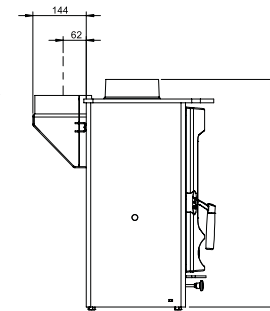

charnwood 

C-FOUR
STOVE DIMENSIONS

The C four is a new 4.9kW wood burning stove from Charnwood. The stove features one single air control for exceptional clean burning and outstanding efficiency.

The stove is DEFRA exempted allowing wood to be burnt in smoke control areas. It also features an outlet for drawing air in externally. This improves performance and efficiency.

Dimensions of the Optional Vertical Rear Flue Connector

Heat Output to Room
4.9kW (16,719 Btu/hr)

Flue Outlet
Top or Rear 125mm (5") diameter

Maximum Log Length
250mm (10 inches)

Weight
Low Stand: 62kg
Store Stand: 67.6kg