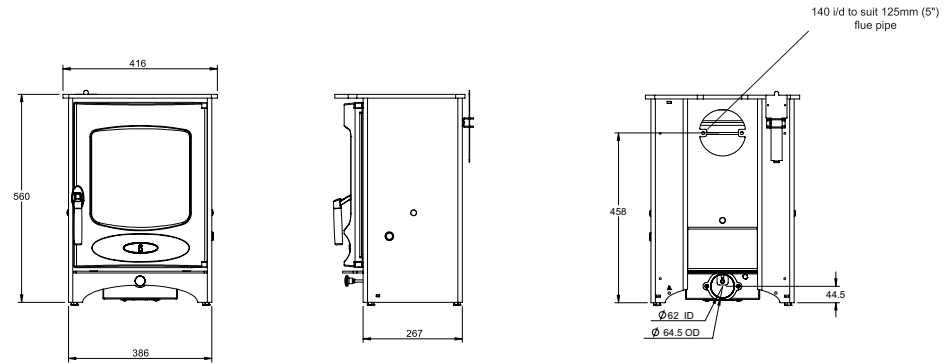

charnwood 

C-FOUR
STOVE DIMENSIONS

The C four is a new 4.9kW wood burning stove from Charnwood. The stove features one single air control for exceptional clean burning and outstanding efficiency.

The stove is DEFRA exempted allowing wood to be burnt in smoke control areas. It also features an outlet for drawing air in externally. This improves performance and efficiency.

Dimensions of the Optional Vertical Rear Flue Connector

Heat Output to Room
4.9kW (16,719 Btu/hr)

Flue Outlet
Top or Rear 125mm (5") diameter

Maximum Log Length
250mm (10 inches)

Weight
Low Stand: 62kg
Store Stand: 67.6kg