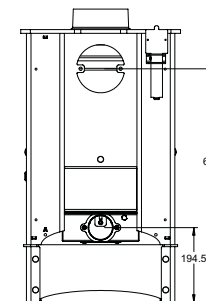

charnwood 

C-FOUR
STOVE DIMENSIONS

The C four is a new 4.9kW wood burning stove from Charnwood. The stove features one single air control for exceptional clean burning and outstanding efficiency.

The stove is DEFRA exempted allowing wood to be burnt in smoke control areas. It also features an outlet for drawing air in externally. This improves performance and efficiency.

Dimensions of the Optional Vertical Rear Flue Connector

Heat Output to Room
4.9kW (16,719 Btu/hr)

Flue Outlet
Top or Rear 125mm (5") diameter

Maximum Log Length
250mm (10 inches)

Weight
Low Stand: 62kg
Store Stand: 67.6kg