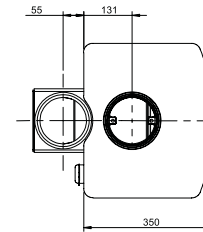

charnwood 

C-FOUR
STOVE DIMENSIONS

The C four is a new 4.9kW wood burning stove from Charnwood. The stove features one single air control for exceptional clean burning and outstanding efficiency.

The stove is DEFRA exempted allowing wood to be burnt in smoke control areas. It also features an outlet for drawing air in externally. This improves performance and efficiency.

Dimensions of the Optional Vertical Rear Flue Connector

Heat Output to Room
4.9kW (16,719 Btu/hr)

Flue Outlet
Top or Rear 125mm (5") diameter

Maximum Log Length
250mm (10 inches)

Weight
Low Stand: 62kg
Store Stand: 67.6kg